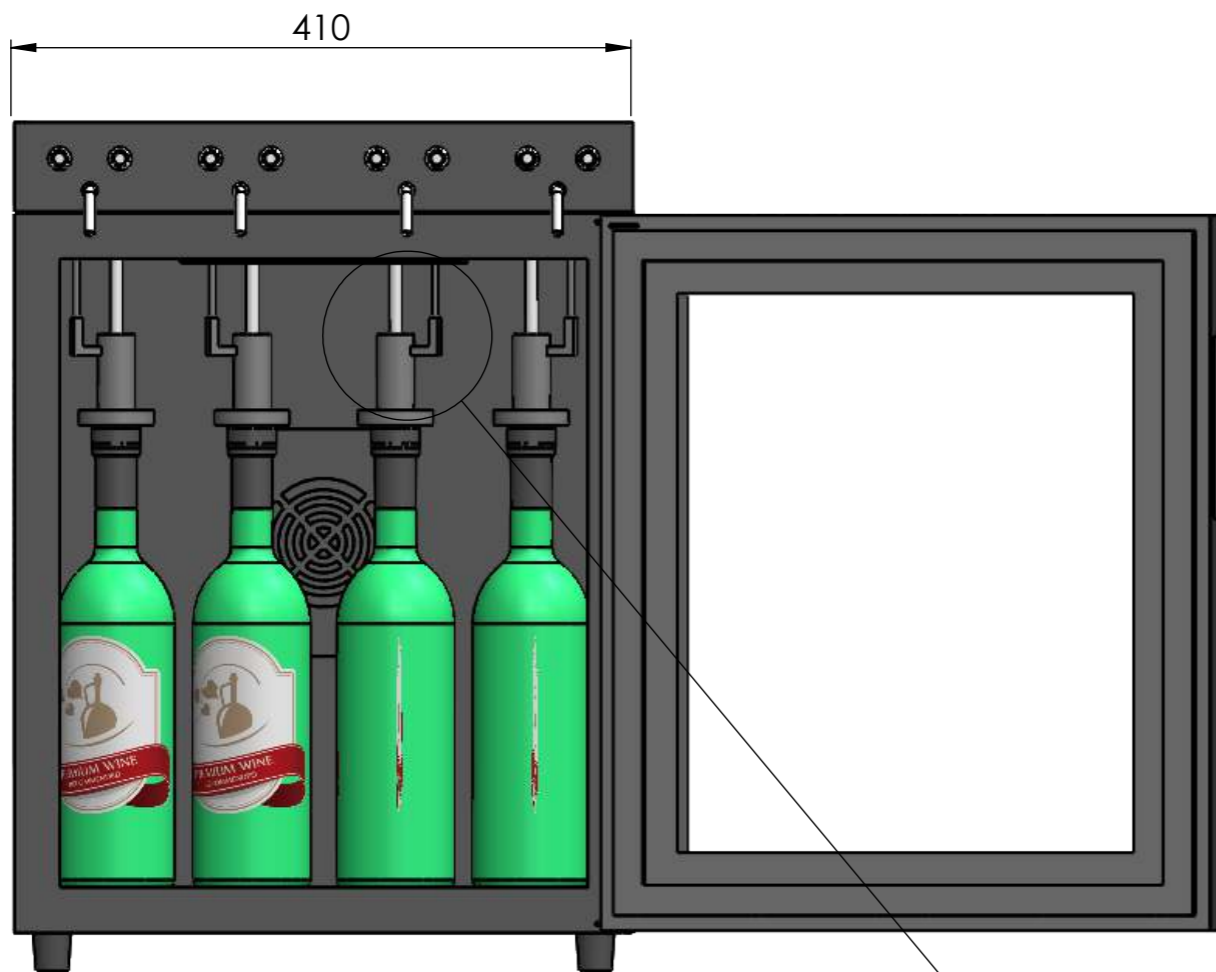

ALZADO

170° max. apertura

vino

nitrógeno

brida para botella

DATOS TECNICOS	
Volumen	14L
Frecuencia	50-60hz
Consumo	0.35(15°C)
Voltaje	220/240-110/115V
Ruido	38db
Humedad interior	>70%RH
Sistema de frío	Termoeléctrico
Botellas	4
Peso	10.2kg
Rango de temperatura	12-18°C

	Date	Name
Design:	03/12/2018	Diego
Checked:		Diego
Modified:		Diego
Scale: 1:10	Part name: VH04N	
Unit:	Top assembly: VH04N	

Vinoglass

THE INFORMATION CONTAINED IN THIS DRAWING IS THE SOLE PROPERTY OF VINOGLASS. ANY REPRODUCTION IN PART OR AS A WHOLE WITHOUT THE WRITTEN PERMISSION OF VINOGLASS IS PROHIBITED.

Sign:

Description:
Dispensador para 4 botellas

Client:
Material:
Reference: VH04N
Count:
Pages: 3 OF 4