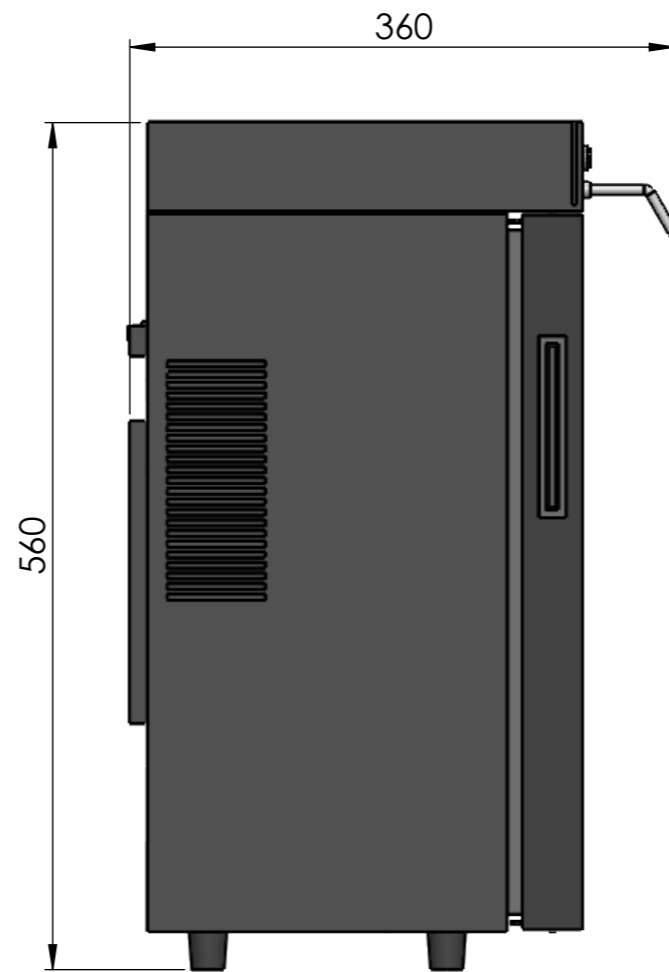

# VH04N

|        |             |  |                     |   |
|--------|-------------|--|---------------------|---|
| Notes: | Design:     | Date: 03/12/2018                         | Name: Diego         | <b>Vinoglass</b><br><small>THE INFORMATION CONTAINED IN THIS DRAWING IS THE SOLE PROPERTY OF VINOGLASS. ANY REPRODUCTION IN PART OR AS A WHOLE WITHOUT THE WRITTEN PERMISSION OF VINOGLASS IS PROHIBITED.</small> |
|        | Checked:    |  | Diego               |   |
|        | Modified:   |  | Diego               |   |
|        | Scale: 1:10 | Part name: VH04N                         | Top assembly: VH04N |   |
|        |             | Description: Dispensador para 4 botellas |                     | Material:   |
|        |             |  |                     | Reference: VH04N  |
|        |             |  |                     | Count:  |
|        |             |  |                     | Pages: 1 OF 4   |

ALZADO

PERFIL

Control de luz y temperatura

Botón de soplo de gas

Botón para vino

Dispensador

| DATOS TECNICOS       |                  |
|----------------------|------------------|
| Volumen              | 14L              |
| Frecuencia           | 50-60hz          |
| Consumo              | 0.35(15°C)       |
| Voltaje              | 220/240-110/115V |
| Ruido                | 38db             |
| Humedad interior     | >70%RH           |
| Sistema de frío      | Termoeléctrico   |
| Botellas             | 4                |
| Peso                 | 10.2kg           |
| Rango de temperatura | 12-18°C          |