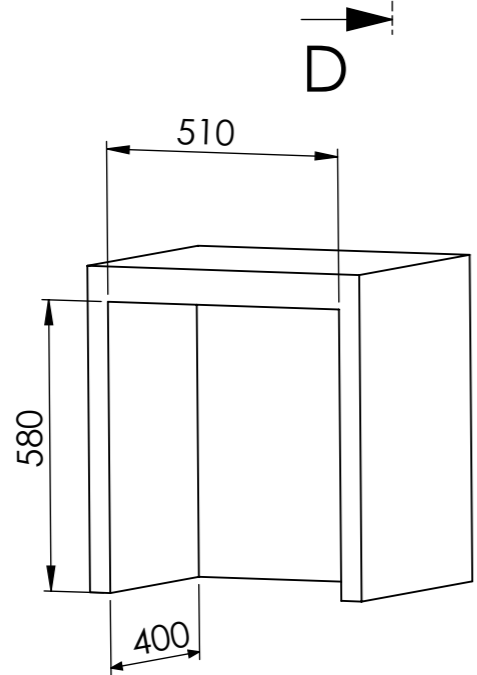

# VH04N

|        |             |  |                     |   |
|--------|-------------|--|---------------------|---|
| Notes: | Design:     | Date: 03/12/2018                         | Name: Diego         | <b>Vinoglass</b><br><small>THE INFORMATION CONTAINED IN THIS DRAWING IS THE SOLE PROPERTY OF VINOGLASS. ANY REPRODUCTION IN PART OR AS A WHOLE WITHOUT THE WRITTEN PERMISSION OF VINOGLASS IS PROHIBITED.</small> |
|        | Checked:    |  | Diego               |   |
|        | Modified:   |  | Diego               |   |
|        | Scale: 1:10 | Part name: VH04N                         | Top assembly: VH04N |   |
|        |             | Description: Dispensador para 4 botellas |                     | Material:   |
|        |             |  |                     | Reference: VH04N  |
|        |             |  |                     | Count:  |
|        |             |  |                     | Pages: 1 OF 4   |

|             | Date                | Name  |
|-------------|---------------------|-------|
| Design:     | 03/12/2018          | Diego |
| Checked:    |                     | Diego |
| Modified:   |                     | Diego |
| Scale: 1:10 | Part name: VH04N    |       |
| Unit:       | Top assembly: VH04N |       |

|                  |
|------------------|
| Client:          |
| Material:        |
| Reference: VH04N |
| Count:           |
| Pages: 3 OF 4    |

| MEDIDA RECOMENDADAS |                    |
|---------------------|--------------------|
| Profundidad         | 400mm              |
| Altura              | 580                |
| Anchura             | 50mm por cada lado |