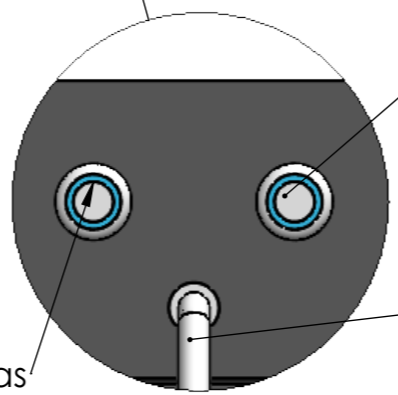

# VH04N

|        |             |  |                     |   |
|--------|-------------|--|---------------------|---|
| Notes: | Design:     | Date: 03/12/2018                         | Name: Diego         | <b>Vinoglass</b><br><small>THE INFORMATION CONTAINED IN THIS DRAWING IS THE SOLE PROPERTY OF VINOGLASS. ANY REPRODUCTION IN PART OR AS A WHOLE WITHOUT THE WRITTEN PERMISSION OF VINOGLASS IS PROHIBITED.</small> |
|        | Checked:    |  | Diego               |   |
|        | Modified:   |  | Diego               |   |
|        | Scale: 1:10 | Part name: VH04N                         | Top assembly: VH04N |   |
|        |             | Description: Dispensador para 4 botellas |                     | Material:   |
|        |             |  |                     | Reference: VH04N  |
|        |             |  |                     | Count:  |
|        |             |  |                     | Pages: 1 OF 4   |

ALZADO

PERFIL

Control de luz y temperatura

Botón de soplo de gas

Botón para vino

Dispensador

| DATOS TECNICOS       |                  |
|----------------------|------------------|
| Volumen              | 14L              |
| Frecuencia           | 50-60hz          |
| Consumo              | 0.35(15°C)       |
| Voltaje              | 220/240-110/115V |
| Ruido                | 38db             |
| Humedad interior     | >70%RH           |
| Sistema de frío      | Termoeléctrico   |
| Botellas             | 4                |
| Peso                 | 10.2kg           |
| Rango de temperatura | 12-18°C          |