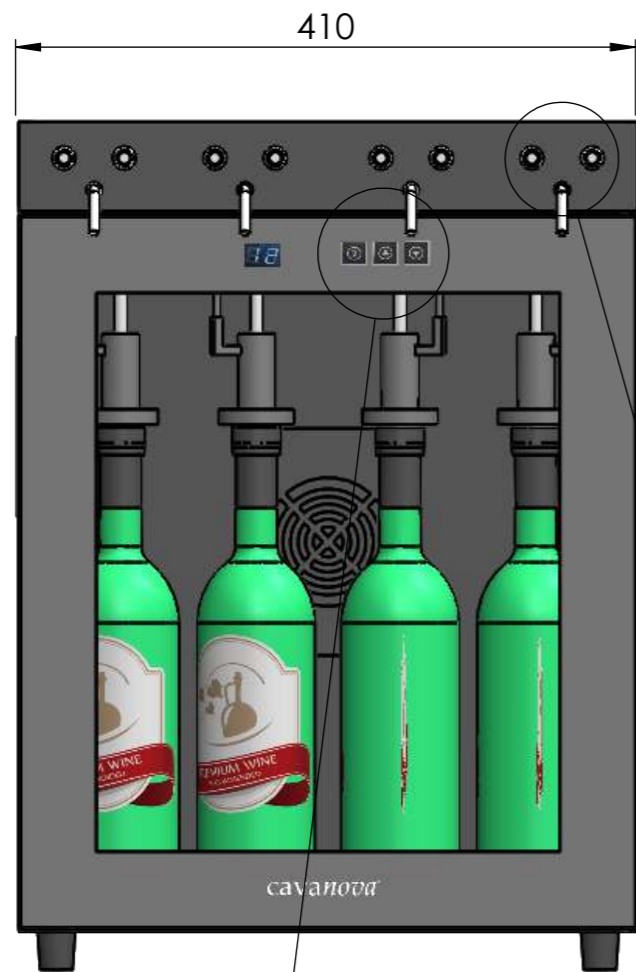

# VH04N

|        |             |  |                     |   |
|--------|-------------|--|---------------------|---|
| Notes: | Design:     | Date: 03/12/2018                         | Name: Diego         | <b>Vinoglass</b><br><small>THE INFORMATION CONTAINED IN THIS DRAWING IS THE SOLE PROPERTY OF VINOGLASS. ANY REPRODUCTION IN PART OR AS A WHOLE WITHOUT THE WRITTEN PERMISSION OF VINOGLASS IS PROHIBITED.</small> |
|        | Checked:    |  | Diego               |   |
|        | Modified:   |  | Diego               |   |
|        | Scale: 1:10 | Part name: VH04N                         | Top assembly: VH04N |   |
|        |             | Description: Dispensador para 4 botellas |                     | Material:   |
|        |             |  |                     | Reference: VH04N  |
|        |             |  |                     | Count:  |
|        |             |  |                     | Pages: 1 OF 4   |

ALZADO

PERFIL

Control de luz y temperatura

Botón de soplo de gas

Botón para vino

Dispensador

| DATOS TECNICOS       |                  |
|----------------------|------------------|
| Volumen              | 14L              |
| Frecuencia           | 50-60hz          |
| Consumo              | 0.35(15°C)       |
| Voltaje              | 220/240-110/115V |
| Ruido                | 38db             |
| Humedad interior     | >70%RH           |
| Sistema de frío      | Termoeléctrico   |
| Botellas             | 4                |
| Peso                 | 10.2kg           |
| Rango de temperatura | 12-18°C          |