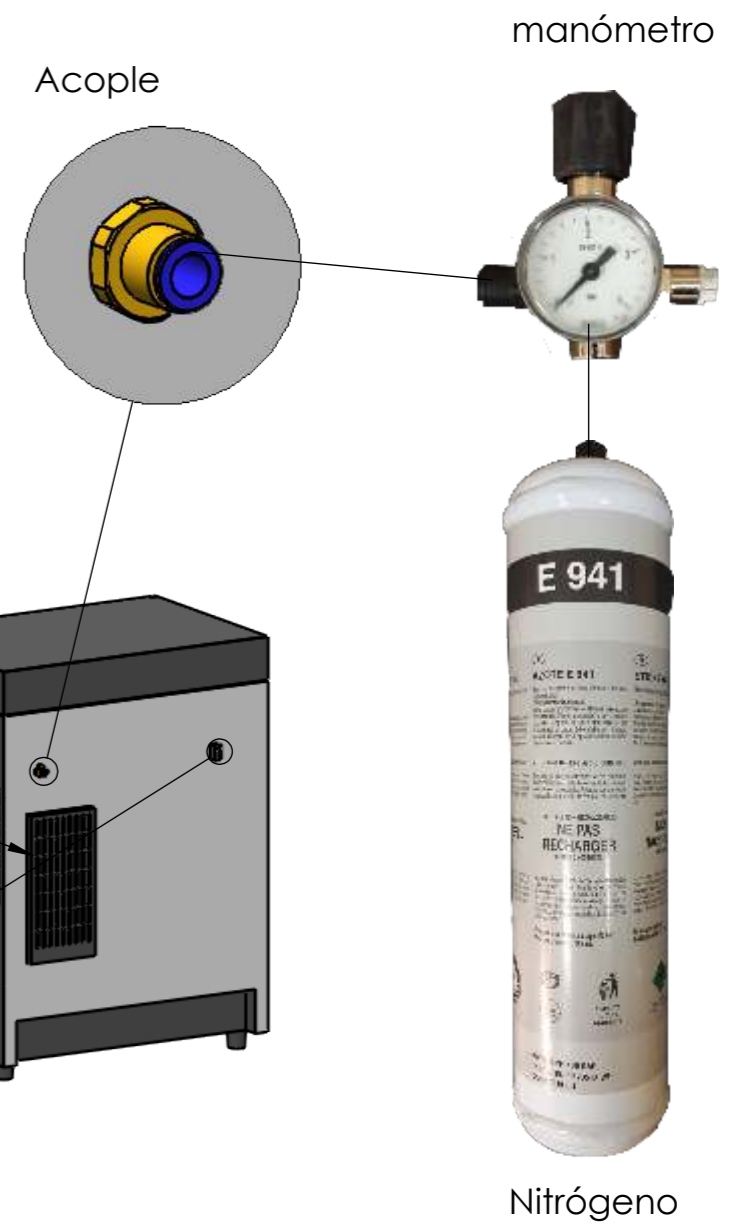

Date	Name	 THE INFORMATION CONTAINED IN THIS DRAWING IS THE SOLE PROPERTY OF VINOGLASS. ANY REPRODUCTION IN PART OR AS A WHOLE WITHOUT THE WRITTEN PERMISSION OF VINOGLASS IS PROHIBITED.	
Design:		09/10/2018	Diego		
Checked:			Diego		
Modified:			Diego		
Scale:	1:10	Part name: VH04N-ENTORNO		Top assembly: VH04N	Client: Cavanova
Unit:	mm				Material: Varios
		Description:			Reference: VH04N-ENTORNO
		Empotramiento del equipo (built-in)			Count:
					Pages: 4 OF 4

Sign: