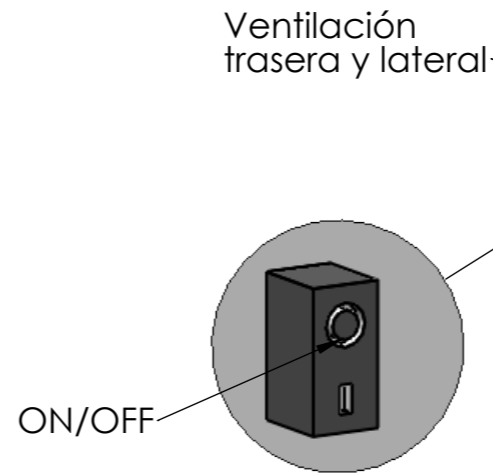

Date	Name	 THE INFORMATION CONTAINED IN THIS DRAWING IS THE SOLE PROPERTY OF VINOGLASS. ANY REPRODUCTION IN PART OR AS A WHOLE WITHOUT THE WRITTEN PERMISSION OF VINOGLASS IS PROHIBITED.	
Design:		09/10/2018	Diego		
Checked:			Diego		
Modified:			Diego		
Scale:	1:10	Part name: VH04N-ENTORNO		Top assembly: VH04N	Client: Cavanova
Unit:	mm				Material: Varios
		Description:			Reference: VH04N-ENTORNO
		Empotramiento del equipo (built-in)			Count:
					Pages: 4 OF 4

Sign: