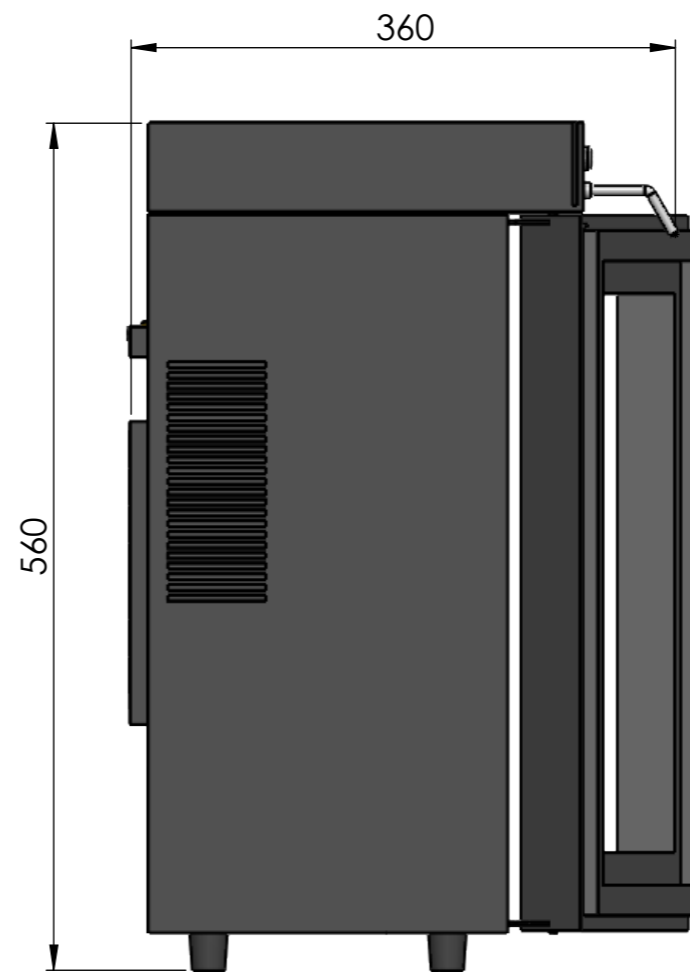

PERFIL

170° max. apertura

vino

nitrógeno

brida para botella

DATOS TECNICOS	
Volumen	14L
Frecuencia	50-60hz
Consumo	0.35(15°C)
Voltaje	220/240-110/115V
Ruido	38db
Humedad interior	>70%RH
Sistema de frío	Termoeléctrico
Botellas	4
Peso	10.2kg
Rango de temperatura	12-18°C

	Date	Name
Design:	03/12/2018	Diego
Checked:		Diego
Modified:		Diego
Scale: 1:10	Part name: VH04N	
Unit:	Top assembly: VH04N	

Vinoglass

THE INFORMATION CONTAINED IN THIS DRAWING IS THE SOLE PROPERTY OF VINOGLASS. ANY REPRODUCTION IN PART OR AS A WHOLE WITHOUT THE WRITTEN PERMISSION OF VINOGLASS IS PROHIBITED.

Sign:

Description:
Dispensador para 4 botellas

Client:
Material:
Reference: VH04N
Count:
Pages: 3 OF 4