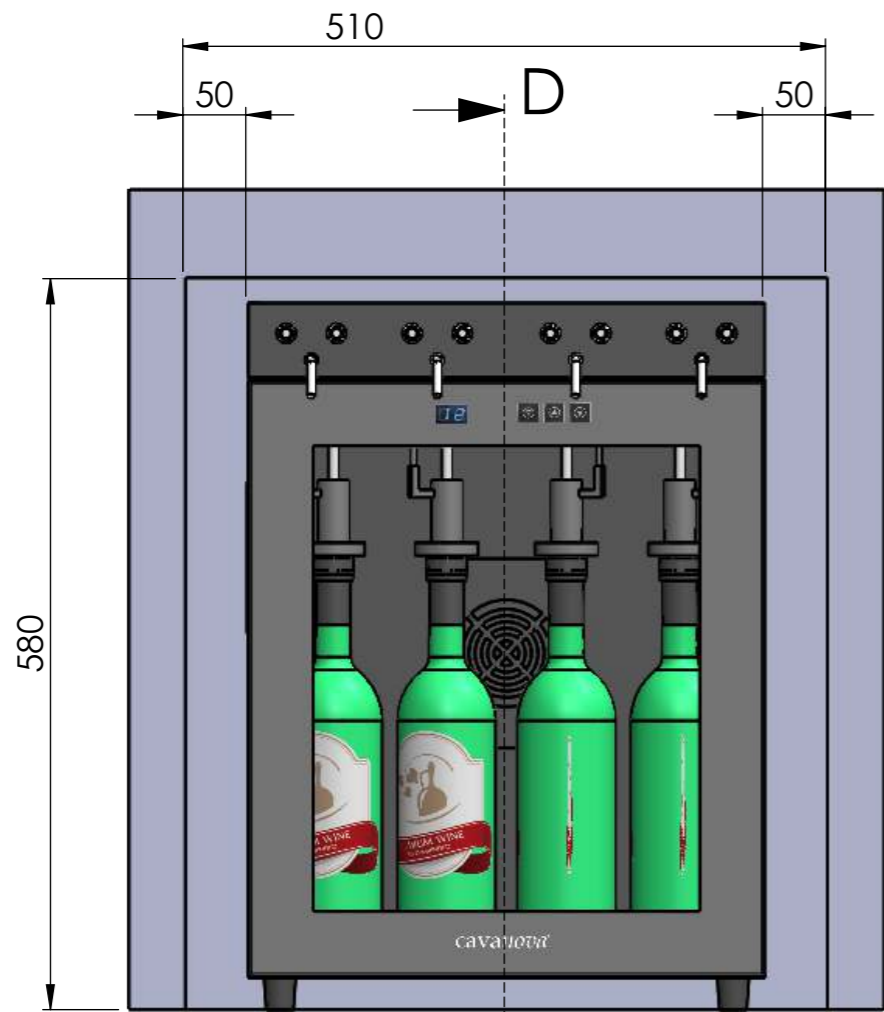

|             | Date                | Name  |
|-------------|---------------------|-------|
| Design:     | 03/12/2018          | Diego |
| Checked:    |                     | Diego |
| Modified:   |                     | Diego |
| Scale: 1:10 | Part name: VH04N    |       |
| Unit:       | Top assembly: VH04N |       |

**Vinoglass**

THE INFORMATION CONTAINED IN THIS DRAWING IS THE SOLE PROPERTY OF VINOGLASS. ANY REPRODUCTION IN PART OR AS A WHOLE WITHOUT THE WRITTEN PERMISSION OF VINOGLASS IS PROHIBITED.

Sign:

Description:  
Dispensador para 4 botellas

|                  |
|------------------|
| Client:          |
| Material:        |
| Reference: VH04N |
| Count:           |
| Pages: 3 OF 4    |

| MEDIDA RECOMENDADAS |                    |
|---------------------|--------------------|
| Profundidad         | 400mm              |
| Altura              | 580                |
| Anchura             | 50mm por cada lado |