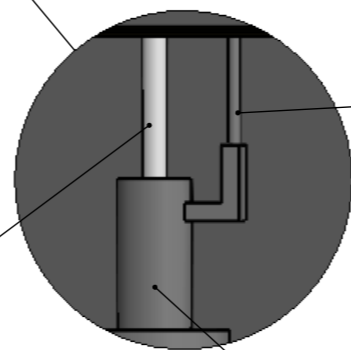

# VH04N

|        |             |  |                     |   |
|--------|-------------|--|---------------------|---|
| Notes: | Design:     | Date: 03/12/2018                         | Name: Diego         | <b>Vinoglass</b><br><small>THE INFORMATION CONTAINED IN THIS DRAWING IS THE SOLE PROPERTY OF VINOGLASS. ANY REPRODUCTION IN PART OR AS A WHOLE WITHOUT THE WRITTEN PERMISSION OF VINOGLASS IS PROHIBITED.</small> |
|        | Checked:    |  | Diego               |   |
|        | Modified:   |  | Diego               |   |
|        | Scale: 1:10 | Part name: VH04N                         | Top assembly: VH04N |   |
|        |             | Description: Dispensador para 4 botellas |                     | Material:   |
|        |             |  |                     | Reference: VH04N  |
|        |             |  |                     | Count:  |
|        |             |  |                     | Pages: 1 OF 4   |

ALZADO

PERFIL

PLANTA

170° max. apertura

vino

nitrógeno

brida para botella

| DATOS TECNICOS       |                  |
|----------------------|------------------|
| Volumen              | 14L              |
| Frecuencia           | 50-60hz          |
| Consumo              | 0.35(15°C)       |
| Voltaje              | 220/240-110/115V |
| Ruido                | 38db             |
| Humedad interior     | >70%RH           |
| Sistema de frío      | Termoeléctrico   |
| Botellas             | 4                |
| Peso                 | 10.2kg           |
| Rango de temperatura | 12-18°C          |

|             | Date                | Name  |
|-------------|---------------------|-------|
| Design:     | 03/12/2018          | Diego |
| Checked:    |                     | Diego |
| Modified:   |                     | Diego |
| Scale: 1:10 | Part name: VH04N    |       |
| Unit:       | Top assembly: VH04N |       |