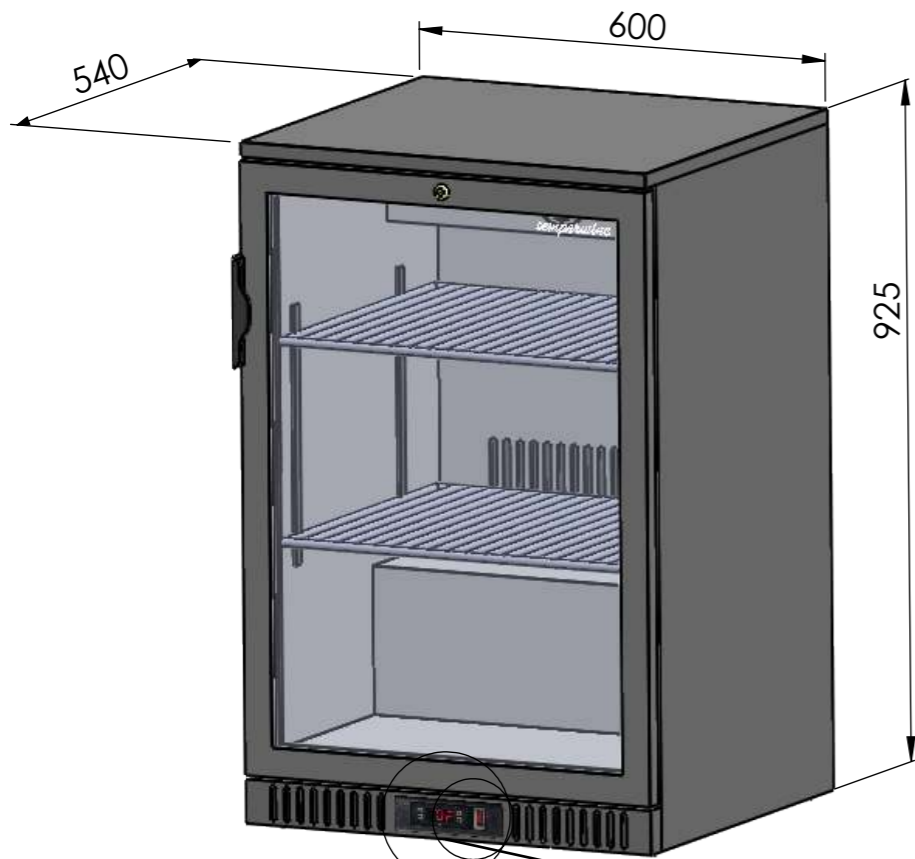

# FB03

	Date	Name	 <small>THE INFORMATION CONTAINED IN THIS DRAWING IS THE SOLE PROPERTY OF TEMPERWINE S.L. IN MÁLAGA, SPAIN. ANY REPRODUCTION IN PART OR AS A WHOLE WITHOUT THE WRITTEN PERMISSION OF TEMPERWINE S.L. IS PROHIBITED.</small>	
Design:	18/10/2018	Diego		
Checked:		Diego		
Modified:		Diego		
Sign:	Scale: 1:20	Part name:	Top assembly:	Client:
	Unit: mm	FB SERIE	FB SERIE	Material: Varios
		Description:		Reference: FB SERIE
	Gama de productos Frosterbeer			Count:
				Pages: 1 OF 6

Sign:

FB01

FB02

FB03

Interruptor ON/OFF

12	Indicador led
13	tecla set
14	teclas control Temp.
15	Indicador de refrigeración
16	Indicador de descongelación
17	Boton descongelación

	Date	Name	<i>temperwine</i> <small>THE INFORMATION CONTAINED IN THIS DRAWING IS THE SOLE PROPERTY OF TEMPERWINE S.L. IN MÁLAGA, SPAIN. ANY REPRODUCTION IN PART OR AS A WHOLE WITHOUT THE WRITTEN PERMISSION OF TEMPERWINE S.L IS PROHIBITED.</small>
Design:	19/10/2018	Diego	
Checked:		Diego	
Modified:		Diego	
Sign:	Scale: 1:10	Part name: FB SERIES	Top assembly: FB SERIES
	Unit: mm		
	Description: Control de temperatura		Client:
			Material: Acero pintado
			Reference: FB01
			Count:
			Pages: 3 OF 6