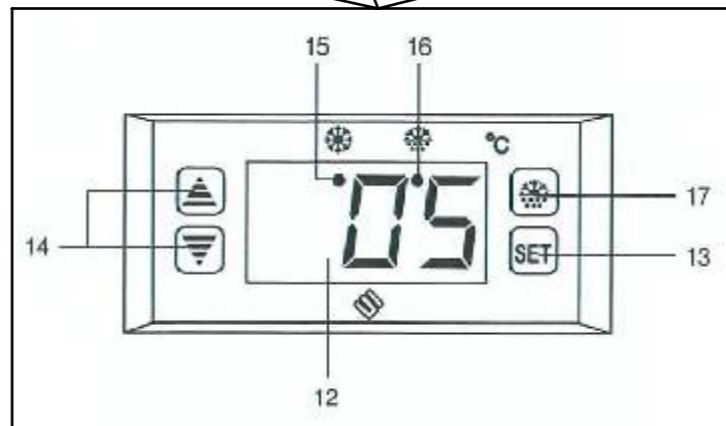

Sign:

FB01

FB02

FB03

Interruptor ON/OFF

12	Indicador led
13	tecla set
14	teclas control Temp.
15	Indicador de refrigeración
16	Indicador de descongelación
17	Boton descongelación

	Date	Name	<i>temperwine</i> <small>THE INFORMATION CONTAINED IN THIS DRAWING IS THE SOLE PROPERTY OF TEMPERWINE S.L. IN MÁLAGA, SPAIN. ANY REPRODUCTION IN PART OR AS A WHOLE WITHOUT THE WRITTEN PERMISSION OF TEMPERWINE S.L IS PROHIBITED.</small>
Design:	19/10/2018	Diego	
Checked:		Diego	
Modified:		Diego	
Sign:	Scale: 1:10	Part name: FB SERIES	Top assembly: FB SERIES
	Unit: mm		
	Description: Control de temperatura		Client:
			Material: Acero pintado
			Reference: FB01
			Count:
			Pages: 3 OF 6