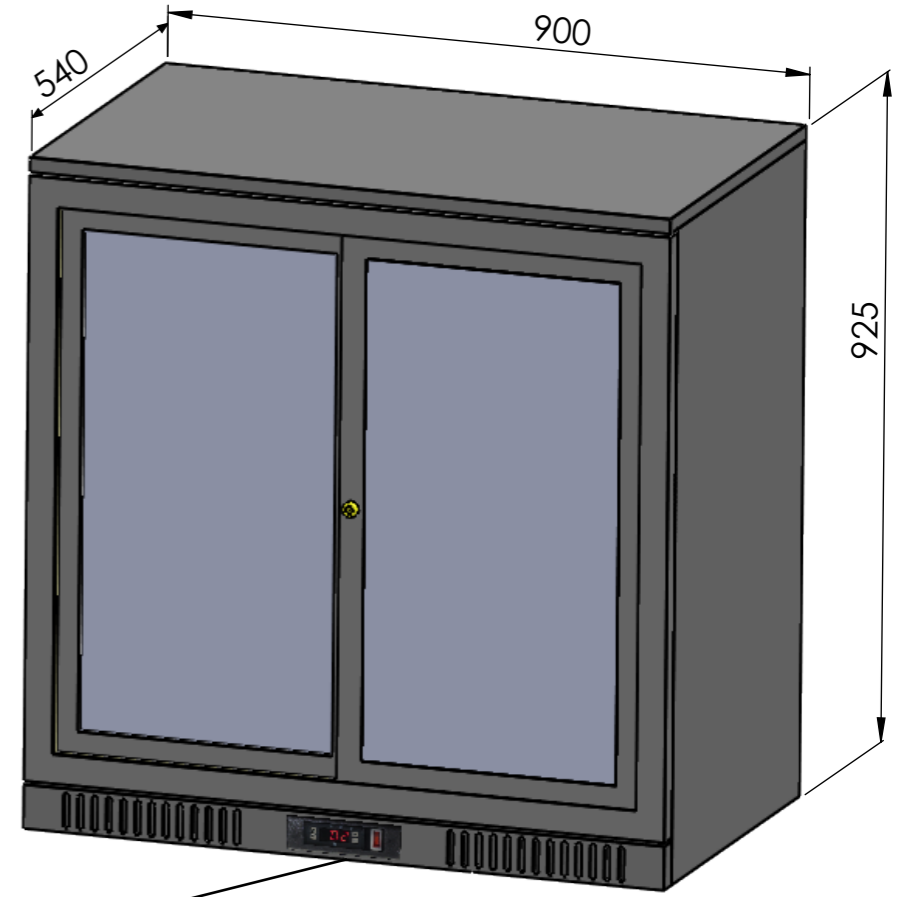

Sign:

FB01

FB02

FB03

Interruptor ON/OFF

12	Indicador led
13	tecla set
14	teclas control Temp.
15	Indicador de refrigeración
16	Indicador de descongelación
17	Boton descongelación

	Date	Name	<i>temperwine</i> <small>THE INFORMATION CONTAINED IN THIS DRAWING IS THE SOLE PROPERTY OF TEMPERWINE S.L. IN MÁLAGA, SPAIN. ANY REPRODUCTION IN PART OR AS A WHOLE WITHOUT THE WRITTEN PERMISSION OF TEMPERWINE S.L IS PROHIBITED.</small>
Design:	19/10/2018	Diego	
Checked:		Diego	
Modified:		Diego	
Sign:	Scale: 1:10	Part name: FB SERIES	Top assembly: FB SERIES
	Unit: mm		
	Description: Control de temperatura		Client:
			Material: Acero pintado
			Reference: FB01
			Count:
			Pages: 3 OF 6