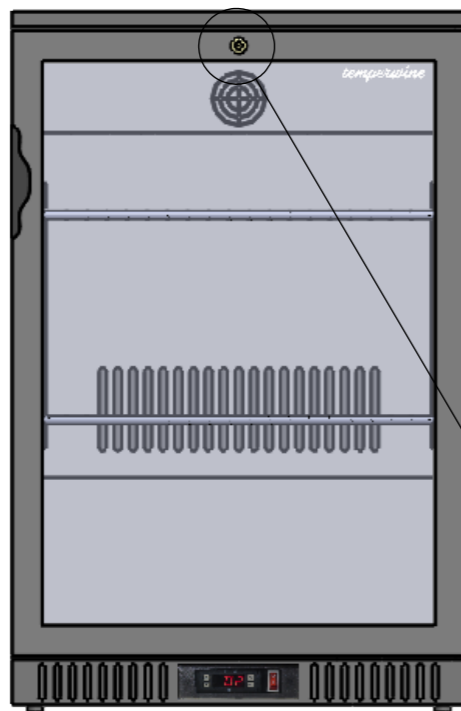

Sign:

FB01

FB02

FB03

Interruptor ON/OFF

12	Indicador led
13	tecla set
14	teclas control Temp.
15	Indicador de refrigeración
16	Indicador de descongelación
17	Boton descongelación

	Date	Name	<i>temperwine</i> <small>THE INFORMATION CONTAINED IN THIS DRAWING IS THE SOLE PROPERTY OF TEMPERWINE S.L. IN MÁLAGA, SPAIN. ANY REPRODUCTION IN PART OR AS A WHOLE WITHOUT THE WRITTEN PERMISSION OF TEMPERWINE S.L IS PROHIBITED.</small>
Design:	19/10/2018	Diego	
Checked:		Diego	
Modified:		Diego	
Sign:	Scale: 1:10	Part name: FB SERIES	Top assembly: FB SERIES
	Unit: mm		
	Description: Control de temperatura		Client:
			Material: Acero pintado
			Reference: FB01
			Count:
			Pages: 3 OF 6

Alzado

Perfil

Planta

Cerradura

	Date	Name	 <small>THE INFORMATION CONTAINED IN THIS DRAWING IS THE SOLE PROPERTY OF TEMPERWINE S.L. IN MÁLAGA, SPAIN. ANY REPRODUCTION IN PART OR AS A WHOLE WITHOUT THE WRITTEN PERMISSION OF TEMPERWINE S.L. IS PROHIBITED.</small>	
Design:	19/10/2018	Diego		
Checked:		Diego		
Modified:		Diego		
Sign:	Scale: 1:10	Part name: FB01	Top assembly: FB01	Client:
	Unit: mm			Material: Acero pintado
		Description: Frosterbeer 01		Reference: FB01
				Count:
				Pages: 4 OF 6