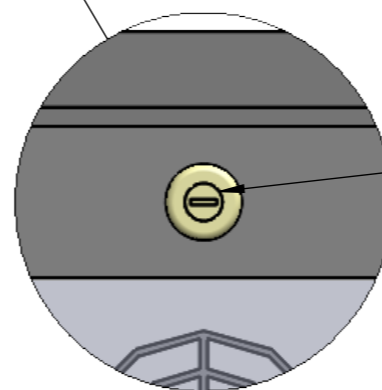

Sign:

FB01

FB02

FB03

Interruptor ON/OFF

12	Indicador led
13	tecla set
14	teclas control Temp.
15	Indicador de refrigeración
16	Indicador de descongelación
17	Boton descongelación

	Date	Name	<i>temperwine</i> <small>THE INFORMATION CONTAINED IN THIS DRAWING IS THE SOLE PROPERTY OF TEMPERWINE S.L. IN MÁLAGA, SPAIN. ANY REPRODUCTION IN PART OR AS A WHOLE WITHOUT THE WRITTEN PERMISSION OF TEMPERWINE S.L IS PROHIBITED.</small>
Design:	19/10/2018	Diego	
Checked:		Diego	
Modified:		Diego	
Sign:	Scale: 1:10	Part name: FB SERIES	Top assembly: FB SERIES
	Unit: mm		
	Description: Control de temperatura		Client:
			Material: Acero pintado
			Reference: FB01
			Count:
			Pages: 3 OF 6

Alzado

Perfil

Planta

Cerradura

	Date	Name	 <small>THE INFORMATION CONTAINED IN THIS DRAWING IS THE SOLE PROPERTY OF TEMPERWINE S.L. IN MÁLAGA, SPAIN. ANY REPRODUCTION IN PART OR AS A WHOLE WITHOUT THE WRITTEN PERMISSION OF TEMPERWINE S.L. IS PROHIBITED.</small>	
Design:	19/10/2018	Diego		
Checked:		Diego		
Modified:		Diego		
Sign:	Scale: 1:10	Part name: FB01	Top assembly: FB01	Client:
	Unit: mm			Material: Acero pintado
		Description: Frosterbeer 01		Reference: FB01
				Count:
				Pages: 4 OF 6