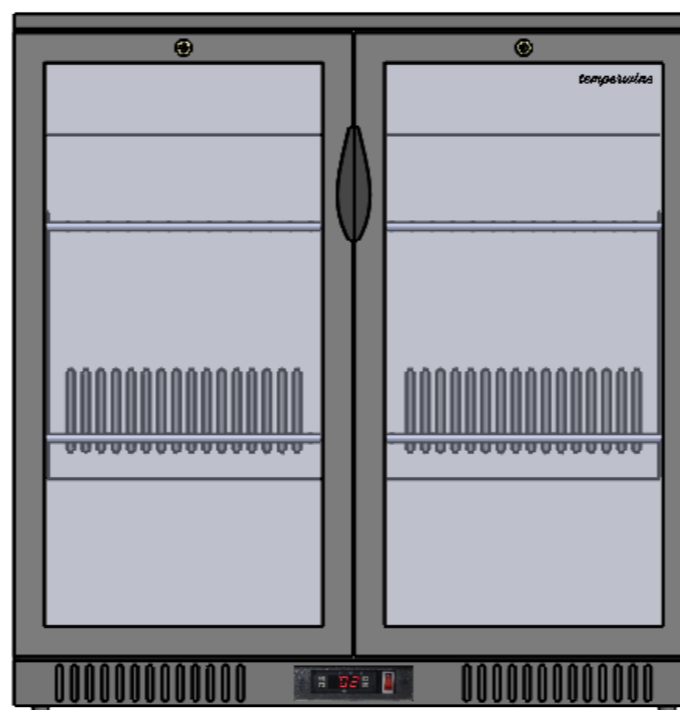

MODELO	FB01	FB02	FB03
Tensión nominal	220-240V		
Frecuencia	50Hz		
Clase de Protección	1		
Rango T°C	0- hasta +8°C		
Amperaje	1.25A	1.66A	
Consumo	2.18 KWh/24h	2.60 KWh/24h	3.78 KWh/24h
Refrigerante	R600a (35g)	R600a (62g)	R600a (64g)
Capacidad	128L	200L	
Peso neto/bruto	45/58kg	62/72kg	65/75kg
Dimensiones	600x925x540mm	900x925x540mm	
Ruido	60db	67db	56db

Date	Name	 THE INFORMATION CONTAINED IN THIS DRAWING IS THE SOLE PROPERTY OF TEMPERWINE S.L. IN MÁLAGA, SPAIN. ANY REPRODUCTION IN PART OR AS A WHOLE WITHOUT THE WRITTEN PERMISSION OF TEMPERWINE S.L. IS PROHIBITED.			
Design:	18/10/2018			Diego	
Checked:				Diego	
Modified:		Diego			
Scale: 1:20 Unit: mm	Part name:	FB SERIE	Top assembly:	FB SERIE	Client:
	Description:	Gama de productos Frosterbeer		Material:	Varios
				Reference:	FB SERIE
				Count:	
			Pages:	2 OF 6	

Sign: