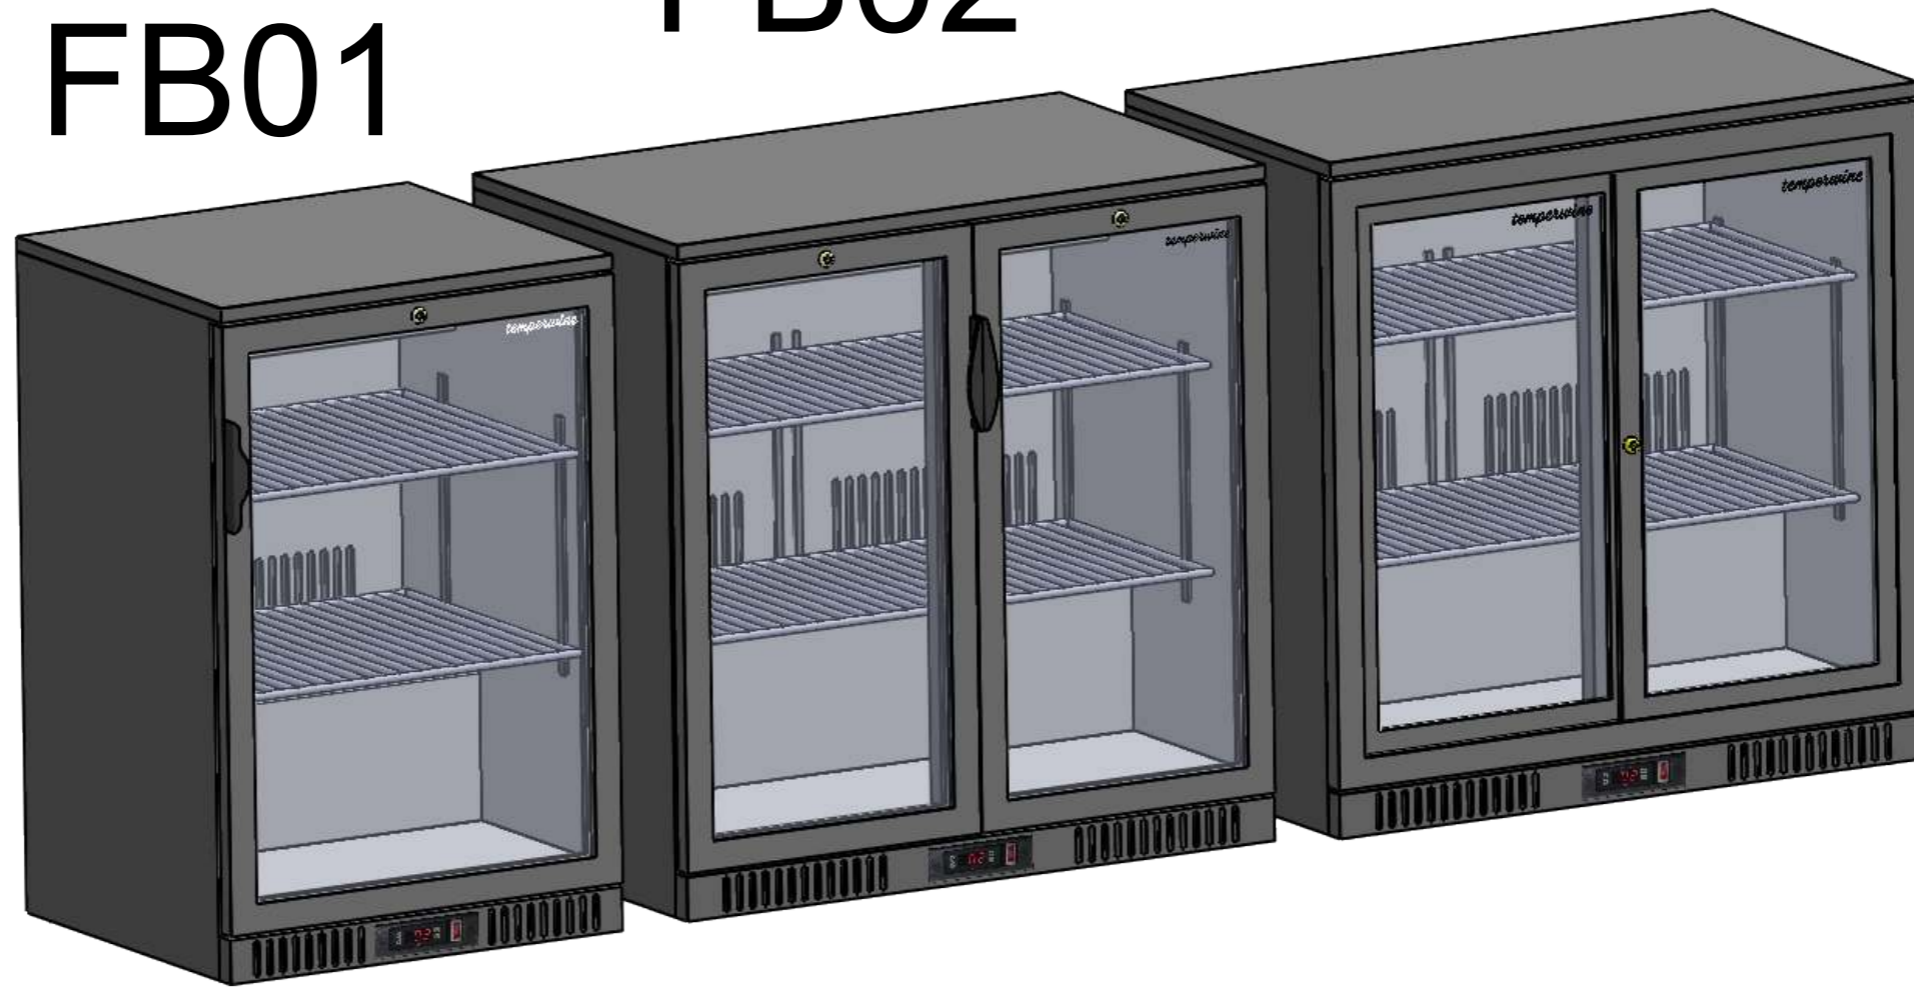

# FB03

	Date	Name	 <small>THE INFORMATION CONTAINED IN THIS DRAWING IS THE SOLE PROPERTY OF TEMPERWINE S.L. IN MÁLAGA, SPAIN. ANY REPRODUCTION IN PART OR AS A WHOLE WITHOUT THE WRITTEN PERMISSION OF TEMPERWINE S.L. IS PROHIBITED.</small>	
Design:	18/10/2018	Diego		
Checked:		Diego		
Modified:		Diego		
Sign:	Scale: 1:20	Part name:	Top assembly:	Client:
	Unit: mm	FB SERIE	FB SERIE	Material: Varios
		Description:		Reference: FB SERIE
	Gama de productos Frosterbeer			Count:
				Pages: 1 OF 6

Sign:

FB01

FB02

FB03

Interruptor ON/OFF

12	Indicador led
13	tecla set
14	teclas control Temp.
15	Indicador de refrigeración
16	Indicador de descongelación
17	Boton descongelación

	Date	Name	<i>temperwine</i> <small>THE INFORMATION CONTAINED IN THIS DRAWING IS THE SOLE PROPERTY OF TEMPERWINE S.L. IN MÁLAGA, SPAIN. ANY REPRODUCTION IN PART OR AS A WHOLE WITHOUT THE WRITTEN PERMISSION OF TEMPERWINE S.L IS PROHIBITED.</small>
Design:	19/10/2018	Diego	
Checked:		Diego	
Modified:		Diego	
Sign:	Scale: 1:10	Part name: FB SERIES	Top assembly: FB SERIES
	Unit: mm		
	Description: Control de temperatura		Client:
			Material: Acero pintado
			Reference: FB01
			Count:
			Pages: 3 OF 6