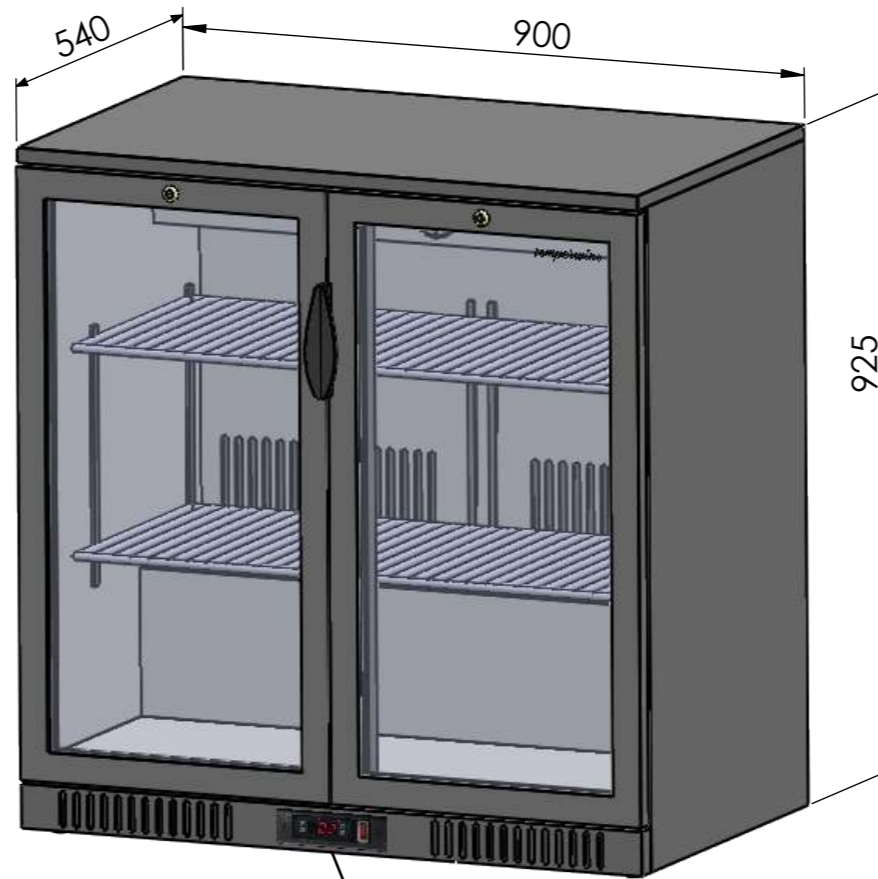

MODELO	FB01	FB02	FB03
Tensión nominal	220-240V		
Frecuencia	50Hz		
Clase de Protección	1		
Rango T°C	0- hasta +8°C		
Amperaje	1.25A	1.66A	
Consumo	2.18 KWh/24h	2.60 KWh/24h	3.78 KWh/24h
Refrigerante	R600a (35g)	R600a (62g)	R600a (64g)
Capacidad	128L	200L	
Peso neto/bruto	45/58kg	62/72kg	65/75kg
Dimensiones	600x925x540mm	900x925x540mm	
Ruido	60db	67db	56db

Date	Name	 <small>THE INFORMATION CONTAINED IN THIS DRAWING IS THE SOLE PROPERTY OF TEMPERWINE S.L. IN MÁLAGA, SPAIN. ANY REPRODUCTION IN PART OR AS A WHOLE WITHOUT THE WRITTEN PERMISSION OF TEMPERWINE S.L. IS PROHIBITED.</small>			
Design:	18/10/2018			Diego	
Checked:				Diego	
Modified:		Diego			
Scale: 1:20 Unit: mm	Part name:	FB SERIE	Top assembly:	FB SERIE	Client:
	Description:	Gama de productos Frosterbeer		Material:	Varios
				Reference:	FB SERIE
				Count:	
			Pages:	2 OF 6	

Sign:

FB01

FB02

FB03

Interruptor ON/OFF

12	Indicador led
13	tecla set
14	teclas control Temp.
15	Indicador de refrigeración
16	Indicador de descongelación
17	Boton descongelación

	Date	Name	<i>temperwine</i> <small>THE INFORMATION CONTAINED IN THIS DRAWING IS THE SOLE PROPERTY OF TEMPERWINE S.L. IN MÁLAGA, SPAIN. ANY REPRODUCTION IN PART OR AS A WHOLE WITHOUT THE WRITTEN PERMISSION OF TEMPERWINE S.L IS PROHIBITED.</small>
Design:	19/10/2018	Diego	
Checked:		Diego	
Modified:		Diego	
Sign:	Scale: 1:10	Part name: FB SERIES	Top assembly: FB SERIES
	Unit: mm		
	Description: Control de temperatura		Client:
			Material: Acero pintado
			Reference: FB01
			Count:
			Pages: 3 OF 6