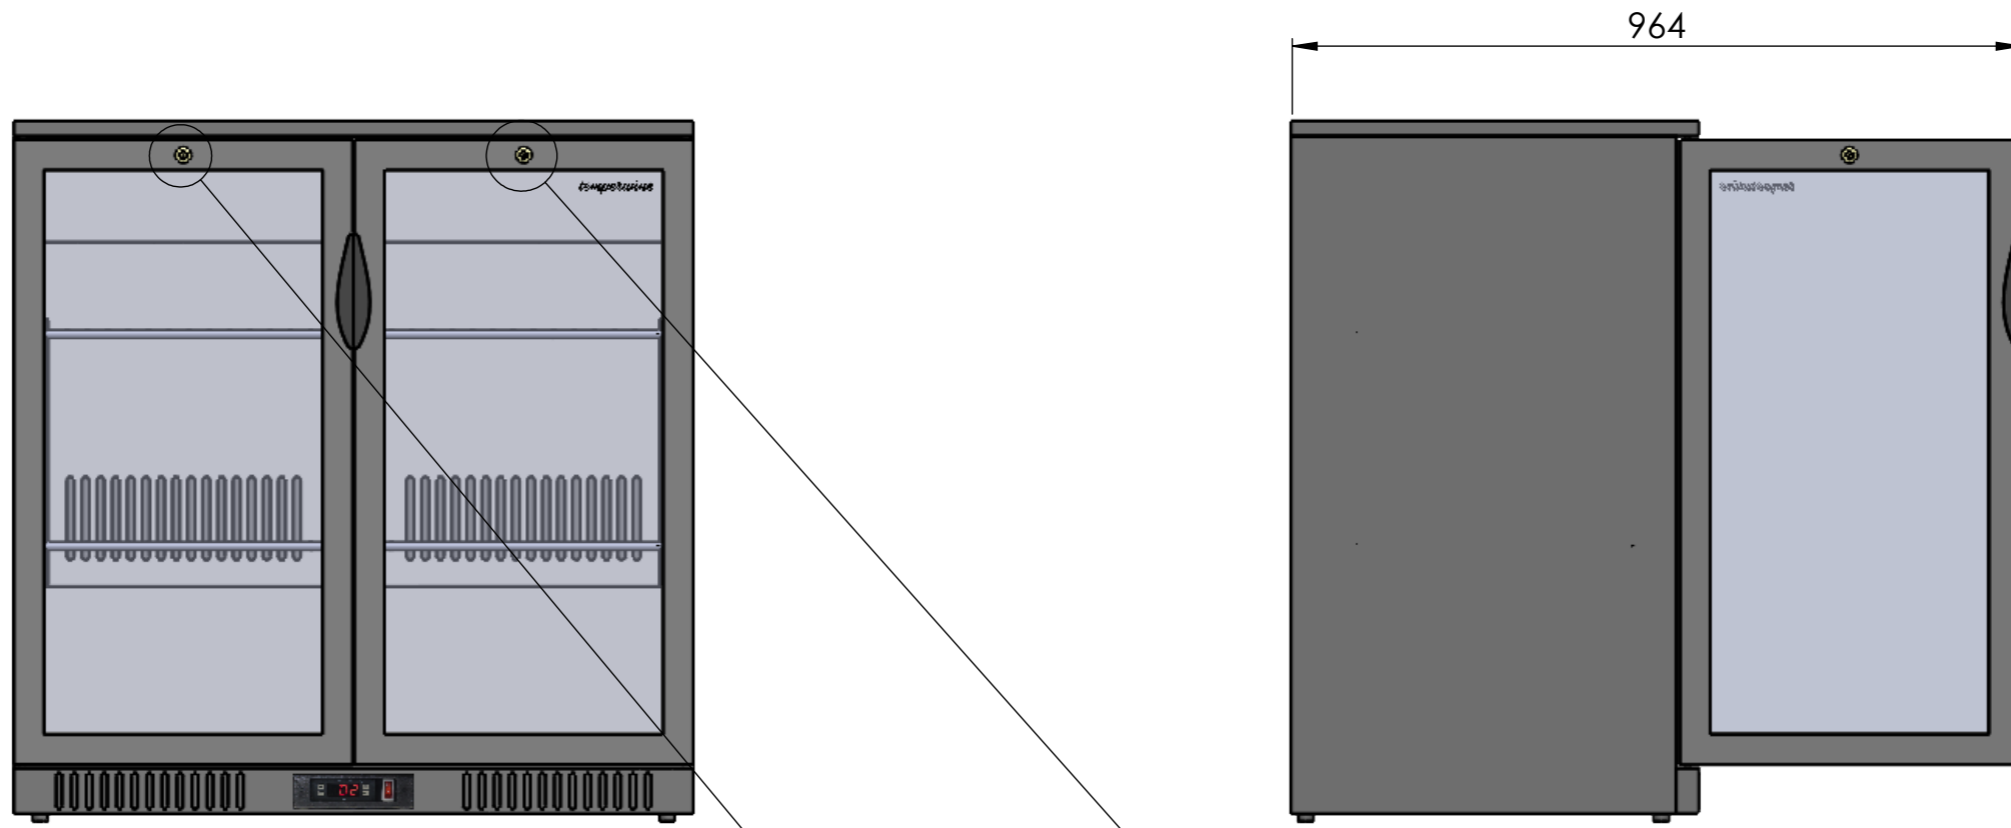

Alzado

Perfil

Planta

Cerradura

	Date	Name	 <small>THE INFORMATION CONTAINED IN THIS DRAWING IS THE SOLE PROPERTY OF TEMPERWINE S.L. IN MÁLAGA, SPAIN. ANY REPRODUCTION IN PART OR AS A WHOLE WITHOUT THE WRITTEN PERMISSION OF TEMPERWINE S.L. IS PROHIBITED.</small>	
Design:	19/10/2018	Diego		
Checked:		Diego		
Modified:		Diego		
Sign:	Scale: 1:10	Part name: FB01	Top assembly: FB01	Client:
	Unit: mm			Material: Acero pintado
		Description: Frosterbeer 01		Reference: FB01
				Count:
				Pages: 4 OF 6