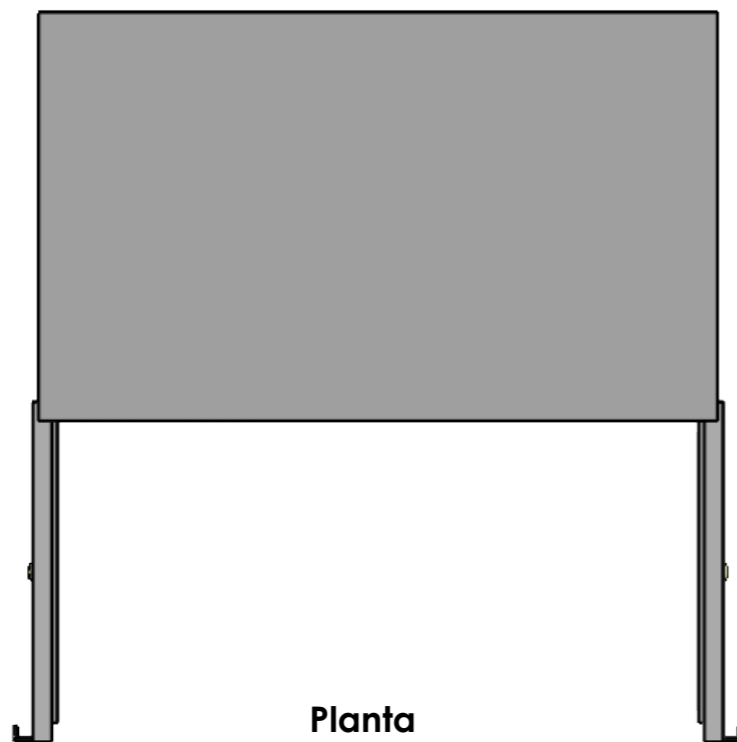

Alzado

Perfil

Planta

Cerradura

	Date	Name	 <small>THE INFORMATION CONTAINED IN THIS DRAWING IS THE SOLE PROPERTY OF TEMPERWINE S.L. IN MÁLAGA, SPAIN. ANY REPRODUCTION IN PART OR AS A WHOLE WITHOUT THE WRITTEN PERMISSION OF TEMPERWINE S.L. IS PROHIBITED.</small>	
Design:	19/10/2018	Diego		
Checked:		Diego		
Modified:		Diego		
Sign:	Scale: 1:10	Part name: FB01	Top assembly: FB01	Client:
	Unit: mm			Material: Acero pintado
		Description: Frosterbeer 01		Reference: FB01
				Count:
				Pages: 4 OF 6

Alzado

Perfil

Cerradura para cada puerta

Planta

	Date	Name	 <small>THE INFORMATION CONTAINED IN THIS DRAWING IS THE SOLE PROPERTY OF TEMPERWINE S.L. IN MÁLAGA, SPAIN. ANY REPRODUCTION IN PART OR AS A WHOLE WITHOUT THE WRITTEN PERMISSION OF TEMPERWINE S.L. IS PROHIBITED.</small>	
Design:	19/10/2018	Diego		
Checked:		Diego		
Modified:		Diego		
Scale: 1:10 Unit: mm	Part name: FB02		Top assembly: FB03	
	Description: Frosterbeer 03		Client: Acero Pintado	
			Reference: FB02	
			Count: Pages: 5 OF 6	