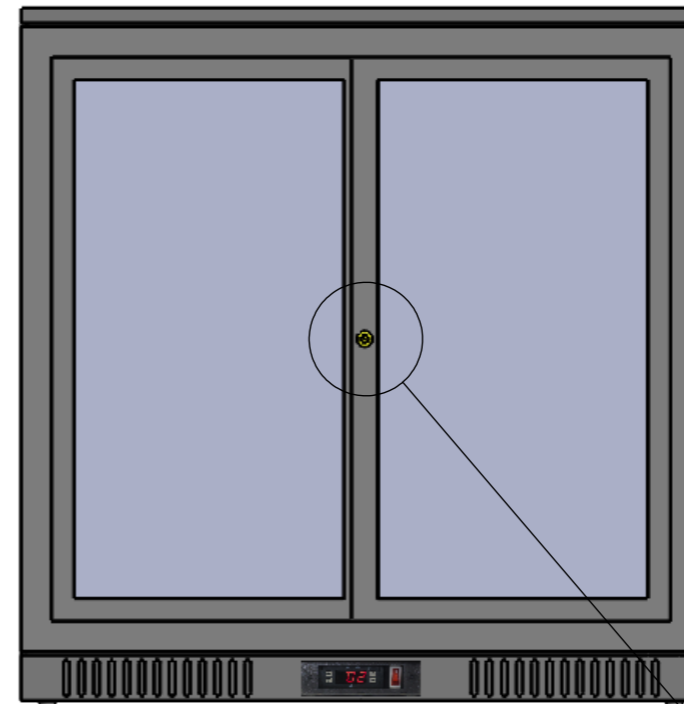

Puerta cerrada

Alzado

Puerta corredera

Cerradura

Sign:	Design:	Date	Name	 THE INFORMATION CONTAINED IN THIS DRAWING IS THE SOLE PROPERTY OF TEMPERWINE S.L. IN MÁLAGA, SPAIN. ANY REPRODUCTION IN PART OR AS A WHOLE WITHOUT THE WRITTEN PERMISSION OF TEMPERWINE S.L. IS PROHIBITED.		
	Checked:					
	Modified:					
	Scale: 1:10	Part name: FB03	Top assembly: FB03			Client:
	Unit: mm	Description: Frosterbeer 03		Material: Acero pintado		
				Reference: FB03		
				Count:		
				Pages: 6 OF 6