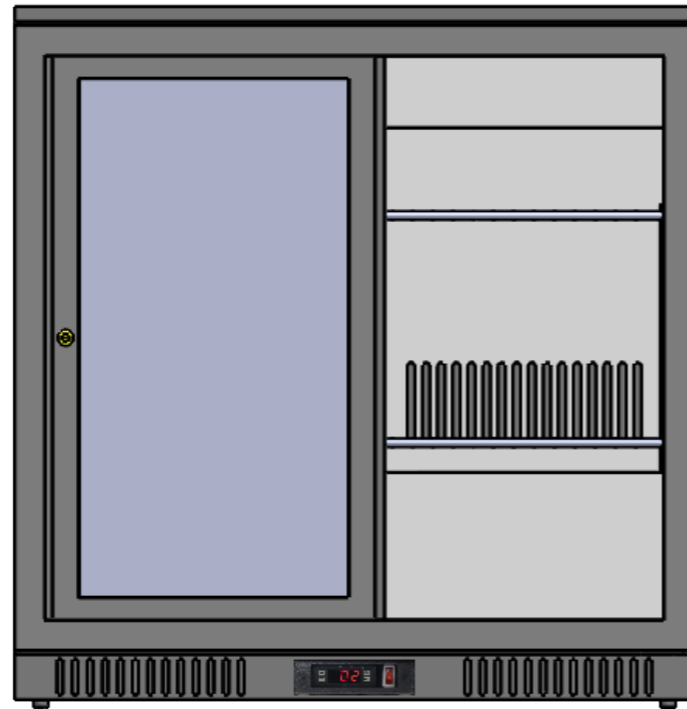

Puerta abierta

Alzado