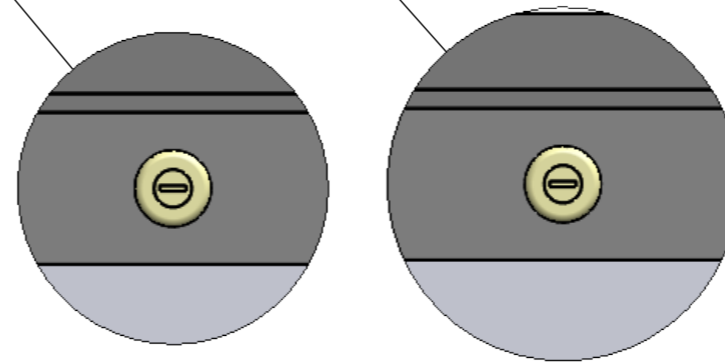

Sign:

FB01

FB02

FB03

Interruptor ON/OFF

12	Indicador led
13	tecla set
14	teclas control Temp.
15	Indicador de refrigeración
16	Indicador de descongelación
17	Boton descongelación

	Date	Name	<i>temperwine</i> <small>THE INFORMATION CONTAINED IN THIS DRAWING IS THE SOLE PROPERTY OF TEMPERWINE S.L. IN MÁLAGA, SPAIN. ANY REPRODUCTION IN PART OR AS A WHOLE WITHOUT THE WRITTEN PERMISSION OF TEMPERWINE S.L IS PROHIBITED.</small>
Design:	19/10/2018	Diego	
Checked:		Diego	
Modified:		Diego	
Sign:	Scale: 1:10	Part name: FB SERIES	Top assembly: FB SERIES
	Unit: mm		
	Description: Control de temperatura		Client:
			Material: Acero pintado
			Reference: FB01
			Count:
			Pages: 3 OF 6

Alzado

Perfil

Planta

Cerradura

	Date	Name	 <small>THE INFORMATION CONTAINED IN THIS DRAWING IS THE SOLE PROPERTY OF TEMPERWINE S.L. IN MÁLAGA, SPAIN. ANY REPRODUCTION IN PART OR AS A WHOLE WITHOUT THE WRITTEN PERMISSION OF TEMPERWINE S.L. IS PROHIBITED.</small>	
Design:	19/10/2018	Diego		
Checked:		Diego		
Modified:		Diego		
Sign:	Scale: 1:10	Part name: FB01	Top assembly: FB01	Client:
	Unit: mm			Material: Acero pintado
		Description: Frosterbeer 01		Reference: FB01
				Count:
				Pages: 4 OF 6

Alzado

Perfil

Cerradura para cada puerta

Planta

	Date	Name	 <small>THE INFORMATION CONTAINED IN THIS DRAWING IS THE SOLE PROPERTY OF TEMPERWINE S.L. IN MÁLAGA, SPAIN. ANY REPRODUCTION IN PART OR AS A WHOLE WITHOUT THE WRITTEN PERMISSION OF TEMPERWINE S.L. IS PROHIBITED.</small>	
Design:	19/10/2018	Diego		
Checked:		Diego		
Modified:		Diego		
Scale: 1:10 Unit: mm	Part name: FB02		Top assembly: FB03	
	Description: Frosterbeer 03		Client: Acero Pintado	
			Reference: FB02	
			Count: Pages: 5 OF 6	