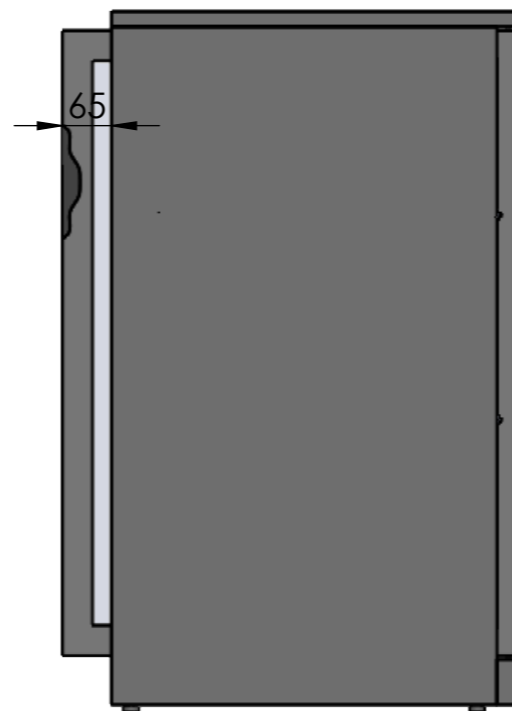

Sign:

FB01

FB02

FB03

Interruptor ON/OFF

12	Indicador led
13	tecla set
14	teclas control Temp.
15	Indicador de refrigeración
16	Indicador de descongelación
17	Boton descongelación

	Date	Name	<i>temperwine</i> <small>THE INFORMATION CONTAINED IN THIS DRAWING IS THE SOLE PROPERTY OF TEMPERWINE S.L. IN MÁLAGA, SPAIN. ANY REPRODUCTION IN PART OR AS A WHOLE WITHOUT THE WRITTEN PERMISSION OF TEMPERWINE S.L IS PROHIBITED.</small>
Design:	19/10/2018	Diego	
Checked:		Diego	
Modified:		Diego	
Sign:	Scale: 1:10	Part name: FB SERIES	Top assembly: FB SERIES
	Unit: mm		
	Description: Control de temperatura		Client:
			Material: Acero pintado
			Reference: FB01
			Count:
			Pages: 3 OF 6

Alzado

Perfil

Planta

Cerradura

	Date	Name	 <small>THE INFORMATION CONTAINED IN THIS DRAWING IS THE SOLE PROPERTY OF TEMPERWINE S.L. IN MÁLAGA, SPAIN. ANY REPRODUCTION IN PART OR AS A WHOLE WITHOUT THE WRITTEN PERMISSION OF TEMPERWINE S.L. IS PROHIBITED.</small>	
Design:	19/10/2018	Diego		
Checked:		Diego		
Modified:		Diego		
Sign:	Scale: 1:10	Part name: FB01	Top assembly: FB01	Client:
	Unit: mm			Material: Acero pintado
		Description: Frosterbeer 01		Reference: FB01
				Count:
				Pages: 4 OF 6