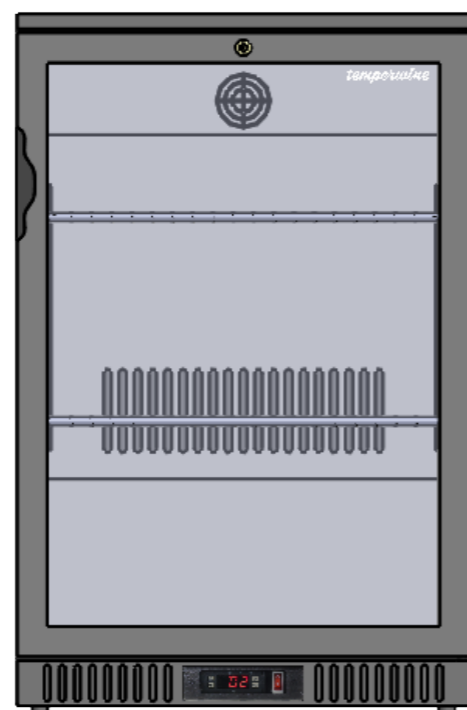

MODELO	FB01	FB02	FB03
Tensión nominal	220-240V		
Frecuencia	50Hz		
Clase de Protección	1		
Rango T°C	0- hasta +8°C		
Amperaje	1.25A	1.66A	
Consumo	2.18 KWh/24h	2.60 KWh/24h	3.78 KWh/24h
Refrigerante	R600a (35g)	R600a (62g)	R600a (64g)
Capacidad	128L	200L	
Peso neto/bruto	45/58kg	62/72kg	65/75kg
Dimensiones	600x925x540mm	900x925x540mm	
Ruido	60db	67db	56db

Date	Name	 THE INFORMATION CONTAINED IN THIS DRAWING IS THE SOLE PROPERTY OF TEMPERWINE S.L. IN MÁLAGA, SPAIN. ANY REPRODUCTION IN PART OR AS A WHOLE WITHOUT THE WRITTEN PERMISSION OF TEMPERWINE S.L. IS PROHIBITED.			
Design:	18/10/2018			Diego	
Checked:				Diego	
Modified:		Diego			
Scale: 1:20 Unit: mm	Part name:	FB SERIE	Top assembly:	FB SERIE	Client:
	Description:	Gama de productos Frosterbeer		Material:	Varios
				Reference:	FB SERIE
				Count:	
			Pages:	2 OF 6	

Sign: